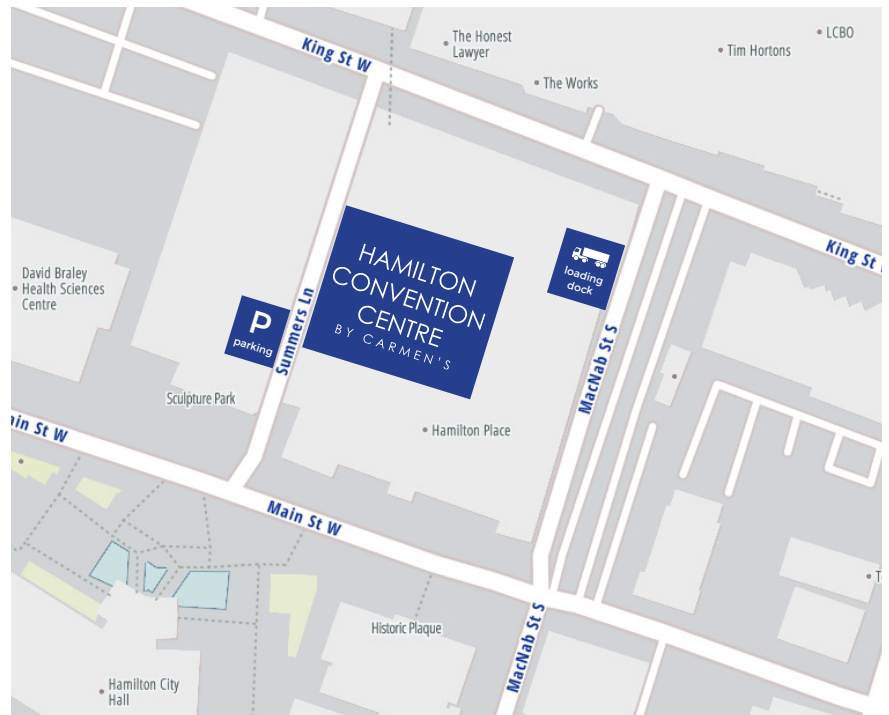

HAMILTON CONVENTION CENTRE BY CARMEN'S

1 SUMMERS LANE, HAMILTON, ON. L8P 4Y2
905.525.2020 | INFO@HCCEVENTS.CA

DRIVING DIRECTIONS

FROM HAMILTON INTERNATIONAL AIRPORT

- Turn right onto Highway 6 to Highway 403 East
- Take Main Street East Exit
- Turn left on Summers Lane
- The Hamilton Convention Centre by Carmen's is on the right hand side

FROM NIAGARA FALLS/BUFFALO

- Take Queen Elizabeth Way Westbound to Highway 403, Hamilton
- Take the Main Street East Exit
- Turn left on Summers Lane
- The Hamilton Convention Centre by Carmen's is on the right hand side

FROM TORONTO PEARSON INTERNATIONAL AIRPORT

- Take 427 South to 401
- Follow 401 W to QEW Niagara/Hamilton
- Take Highway 403 West, Brantford/Hamilton
- Take the Main Street East Exit
- Turn left on Summers Lane
- The Hamilton Convention Centre by Carmen's is on the right hand side

**PLEASE NOTE THAT THE PARKING GARAGE
HAS A HEIGHT RESTRICTION OF 6'1".**

**THE LOADING DOCK ENTRANCE IS
ON MACNAB STREET SOUTH AND IS
ACCESSIBLE BY TURNING LEFT OFF OF
MAIN STREET WEST AT THE LIGHTS.**